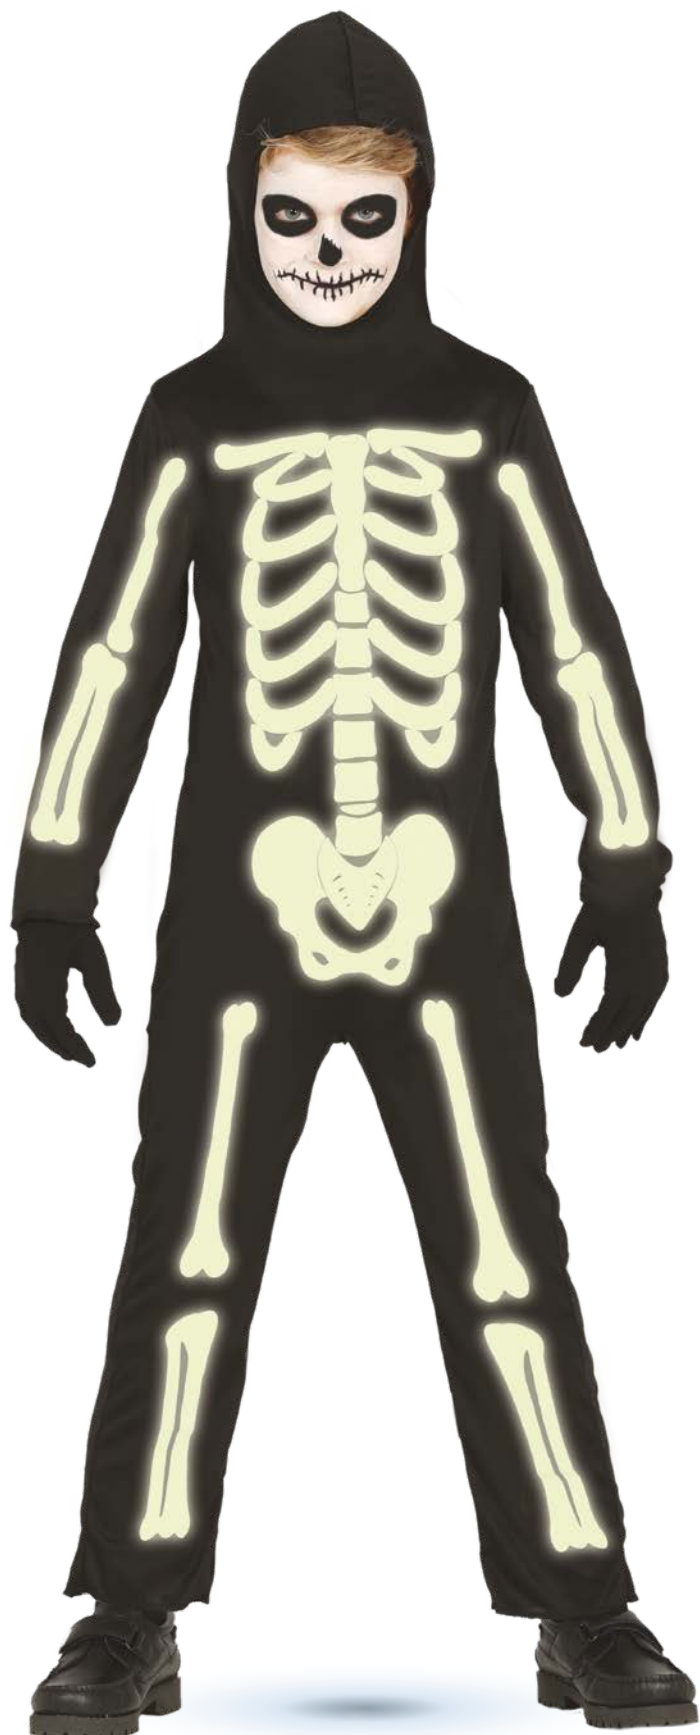

GLOW IN THE DARK SKELETON

GLOW IN THE DARK

Capucha, mono
Capuche, combinaison
Hood, jumpsuit

SKULL GIRL

HIGH QUALITY

Diadema, vestido
Serre-tête, robe
Hairband, dress

307